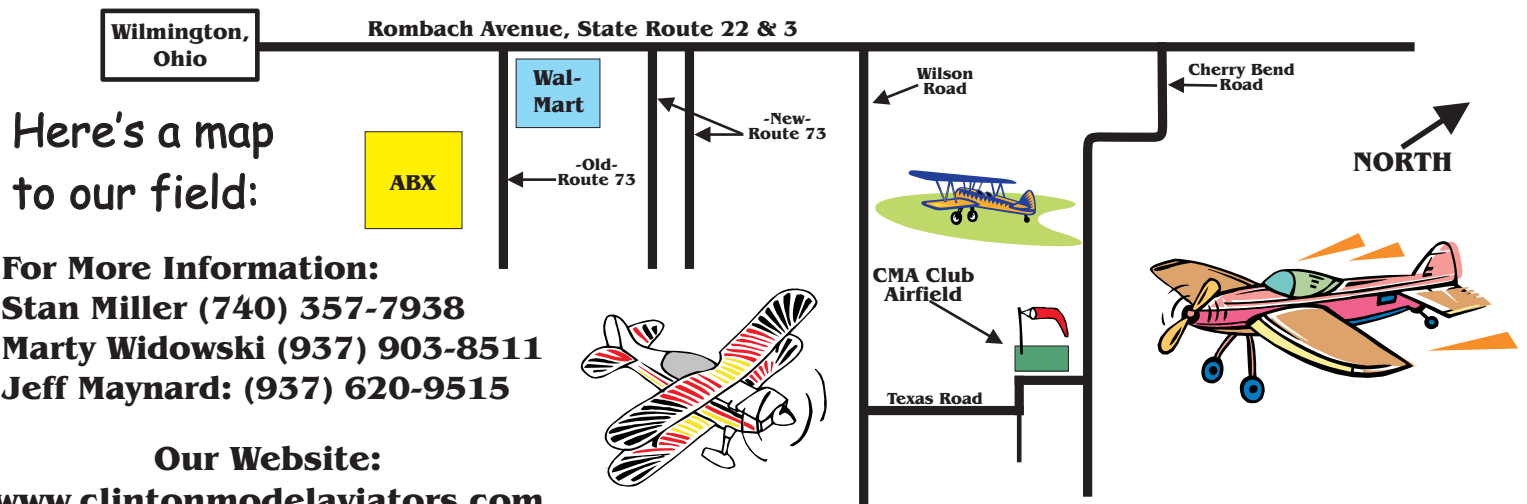

For Pilots, there's a \$5.00 Landing Fee (which includes Pilot's lunch)

Hobbyists, bring your R.C. stuff to swap. There may be some great deals!

GUEST OBSERVERS ARE ALWAYS WELCOME

For More Information:

Stan Miller (740) 357-7938